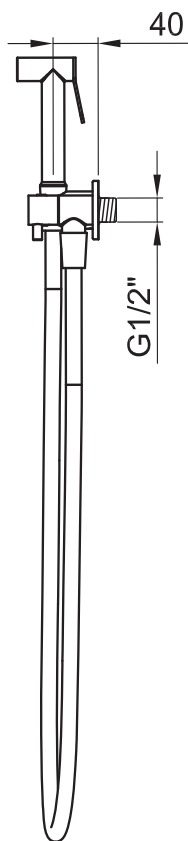

# JEE-O slimline bidet spray

Article code:

800-6940

● Brushed

800-6943

● Structured black

800-6944

● PVD coated bronze

800-6945

● PVD coated matt gold

800-6949

● PVD coated dark steel

Material:

Stainless Steel r304

Cleaning instructions:

download JEE-O shower and taps manual on our website: [www.jee-o.com](http://www.jee-o.com)

Pressure:

Recommended working pressure 3Bar

Flexhose:

150 cm length

Connection:

Thread:

G 1/2" (ø15mm / 0.6")  
British Standard Pipe (BSP)

Dimension package: