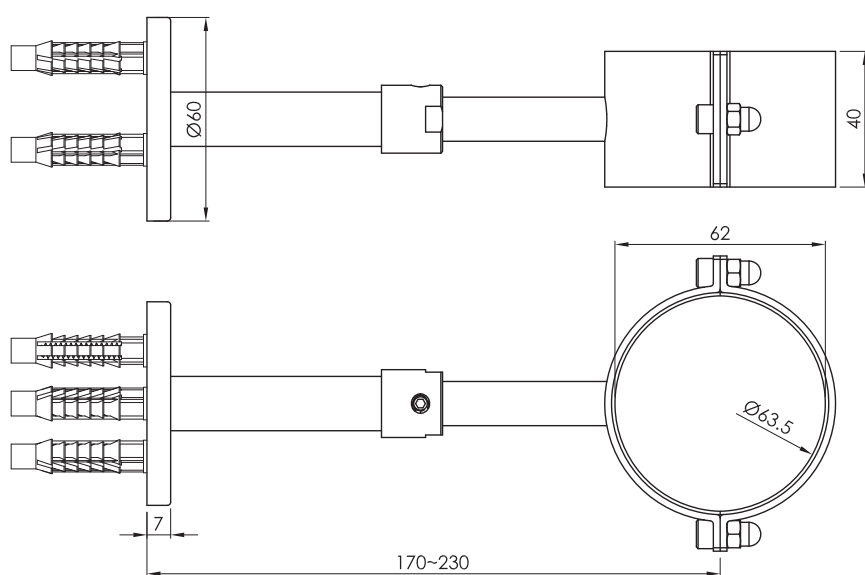

JEE-O original wall bracket

Article code:

101-6000

● Brushed

Material:

Stainless Steel r304

Cleaning instructions:

download JEE-O shower and taps manual on our website: www.jee-o.com

Dimension package:

L 25 x W 15,5 x H 14 cm

Total weight:

0.4 kg

Package weight:

0.1 kg

7 year warranty - The general conditions can be found on our website: www.jee-o.com/downloads

HS code: 84818011900