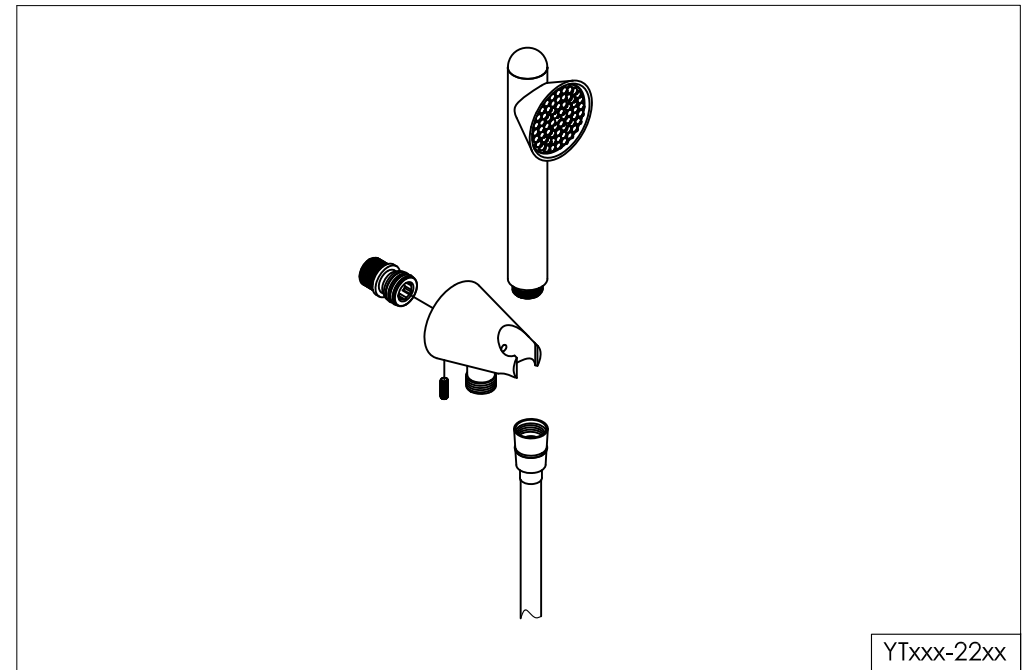

Cone bath combination 02
wall bath combination, stainless steel, with mixer
two way valve, spout and hand shower

Cone bad combinatie 02
bad combinatie, rvs, met wand mengkraan 2 weg,
wand uitloop en wand handdouche

900-6480 / 900-6486

installation

technical diagram

020-xxx-25xx

www.jee-o.com

wall mounted hand shower set stainless steel
with integrated wall elbow

wand handdouche rvs met geïntegreerde houder

900-6910 / 900-6916

installation

technical diagram

explosion diagram

YTxxx-22xx

www.jee-o.com

Cone wall mounted mixer stainless steel with progressive cartridge and concealed body

Cone wand omsteller rvs met inbouwdeel en progressieve cartridge