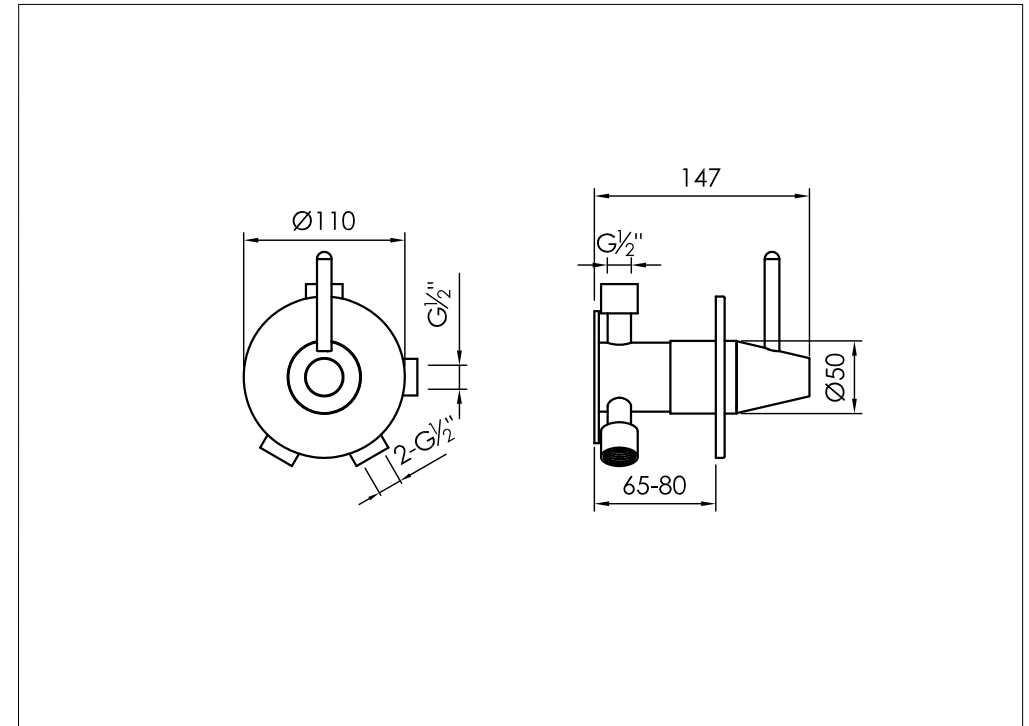

900-6480 / 900-6486

installation

technical diagram

020-xxx-25xx

www.jee-o.com

wall mounted hand shower set stainless steel
with integrated wall elbow

wand handdouche rvs met geïntegreerde houder

900-6910 / 900-6916

installation

technical diagram

explosion diagram

YTxxx-22xx

www.jee-o.com

Cone wall mounted mixer stainless steel with progressive cartridge and concealed body

Cone wand omsteller rvs met inbouwdeel en progressieve cartridge

installation 900-2200 / 900-2206

technical diagram

explosion diagram

020-xxx-24xx

www.jee-o.com