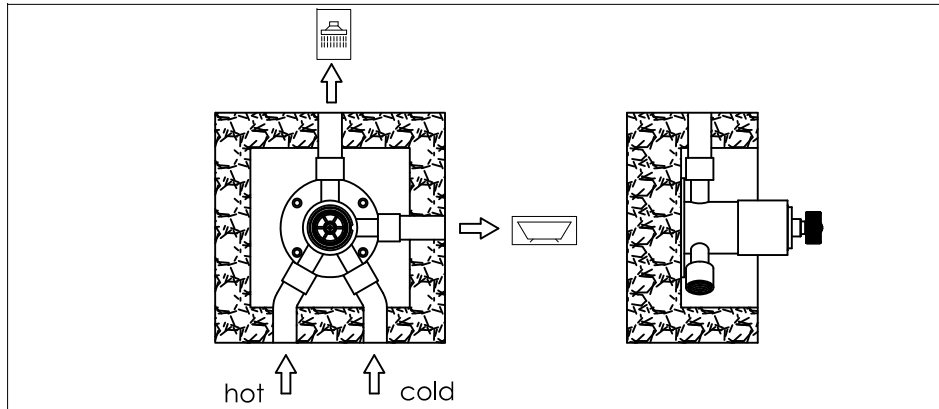

Cone wall mounted mixer stainless steel with progressive cartridge and concealed body

Cone wand omsteller rvs met inbouwdeel en progressieve cartridge

installation 900-2200 / 900-2206