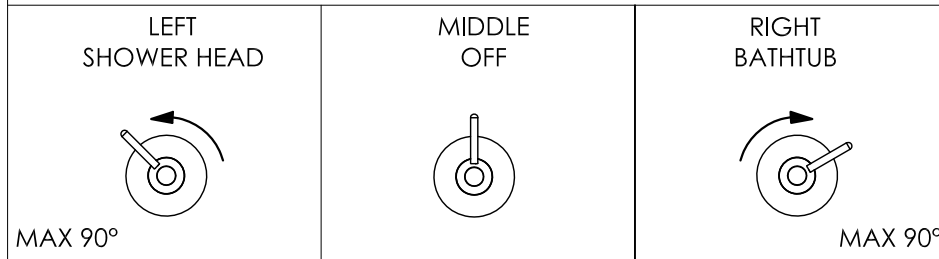

Cone wall mounted mixer stainless steel with progressive cartridge and concealed body

Cone wand omsteller rvs met inbouwdeel en progressieve cartridge

installation 900-2200 / 900-2206