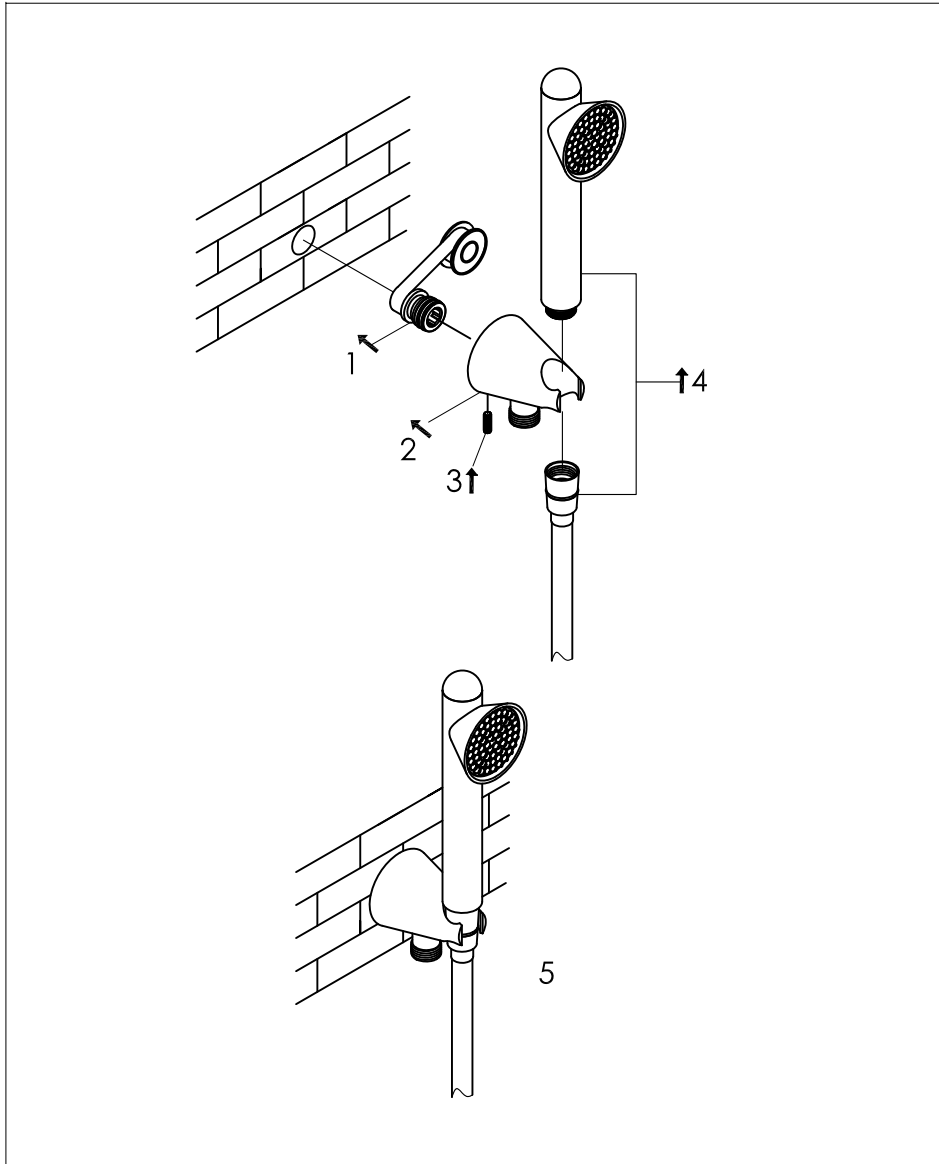

Cone bath combination 02
wall bath combination, stainless steel, with mixer
two way valve, spout and hand shower

Cone bad combinatie 02
bad combinatie, rvs, met wand mengkraan 2 weg,
wand uitloop en wand handdouche

900-6480 / 900-6486

installation

technical diagram

020-xxx-25xx

www.jee-o.com

wall mounted hand shower set stainless steel
with integrated wall elbow

wand handdouche rvs met geïntegreerde houder

900-6910 / 900-6916

installation

technical diagram

explosion diagram

YTxxx-22xx

www.jee-o.com

Cone wall mounted mixer stainless steel with progressive cartridge and concealed body

Cone wand omsteller rvs met inbouwdeel en progressieve cartridge

installation 900-2200 / 900-2206

technical diagram

explosion diagram

020-xxx-24xx

www.jee-o.com