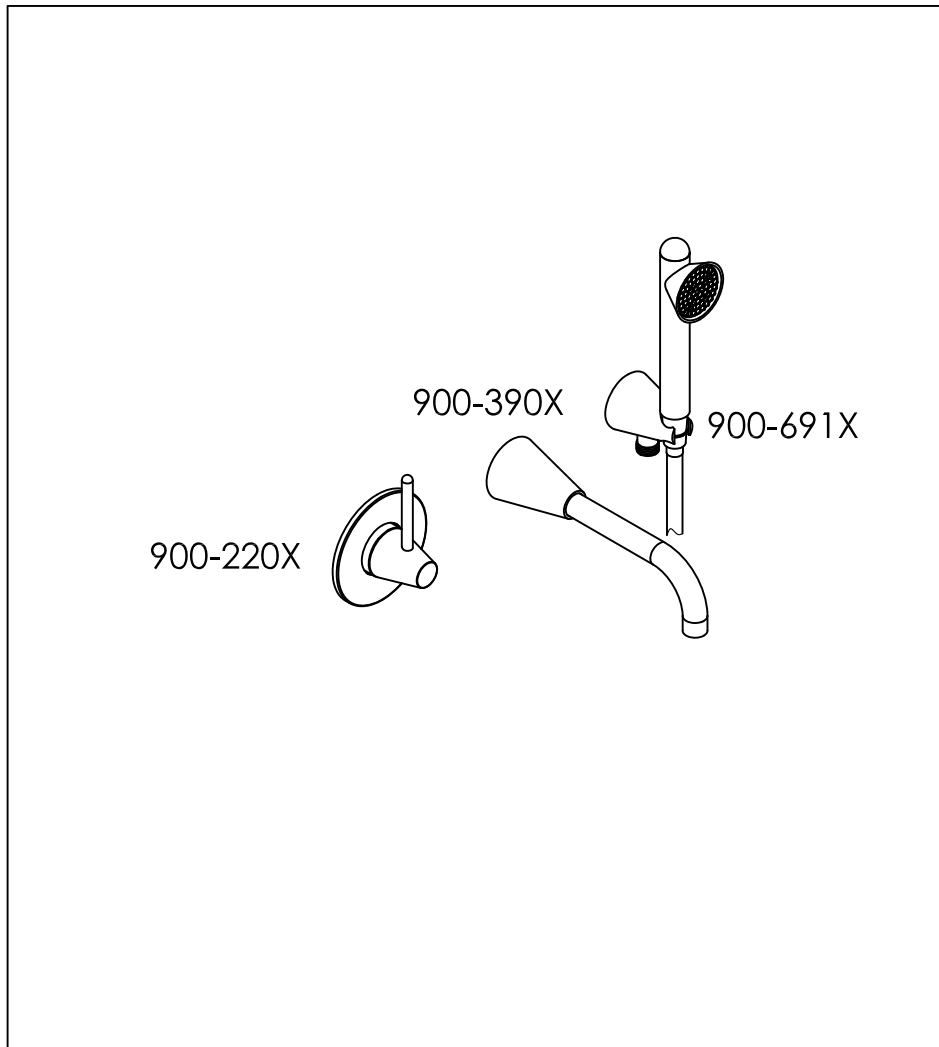

Cone bath combination 02
wall bath combination, stainless steel, with mixer
two way valve, spout and hand shower

Cone bad combinatie 02
bad combinatie, rvs, met wand mengkraan 2 weg,
wand uitloop en wand handdouche

900-6480 / 900-6486

installation

technical diagram

020-xxx-25xx

www.jee-o.com

wall mounted hand shower set stainless steel
with integrated wall elbow

wand handdouche rvs met geïntegreerde houder

900-6910 / 900-6916

installation

technical diagram

explosion diagram

YTxxx-22xx

www.jee-o.com

Cone wall mounted mixer stainless steel with progressive cartridge and concealed body

Cone wand omsteller rvs met inbouwdeel en progressieve cartridge

installation 900-2200 / 900-2206

technical diagram

explosion diagram

020-xxx-24xx

www.jee-o.com