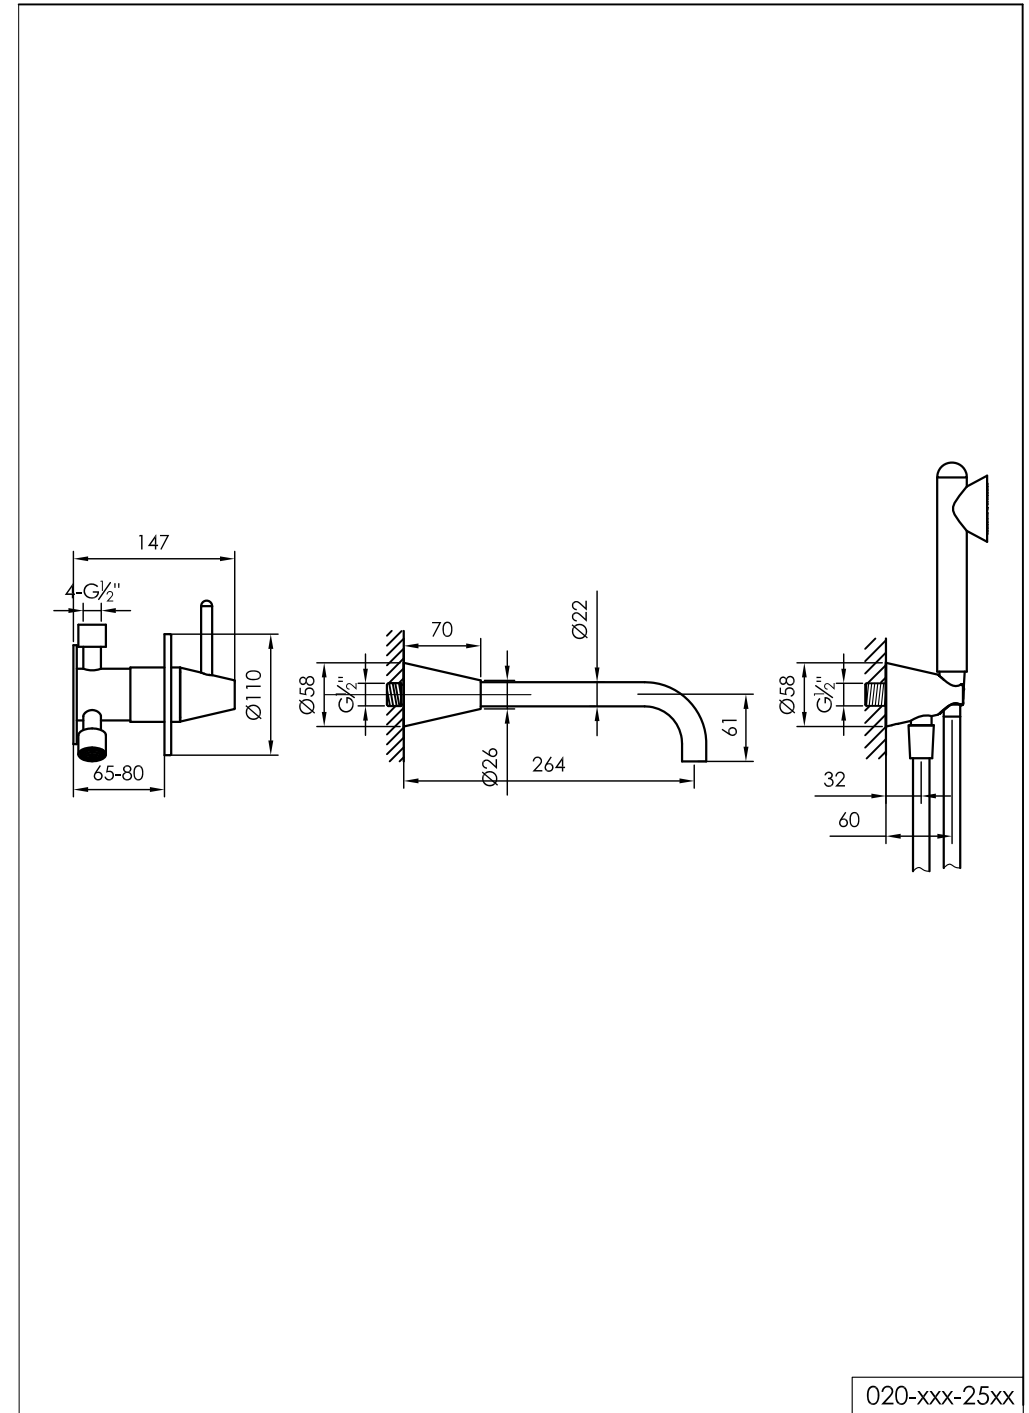

Cone bath combination 02
wall bath combination, stainless steel, with mixer
two way valve, spout and hand shower

Cone bad combinatie 02
bad combinatie, rvs, met wand mengkraan 2 weg,
wand uitloop en wand handdouche

900-6480 / 900-6486

installation

technical diagram

020-xxx-25xx

www.jee-o.com

wall mounted hand shower set stainless steel
with integrated wall elbow

wand handdouche rvs met geïntegreerde houder

900-6910 / 900-6916

installation

technical diagram

explosion diagram

YTxxx-22xx

www.jee-o.com

Cone wall mounted mixer stainless steel with progressive cartridge and concealed body

Cone wand omsteller rvs met inbouwdeel en progressieve cartridge

installation 900-2200 / 900-2206

technical diagram

explosion diagram

020-xxx-24xx

www.jee-o.com