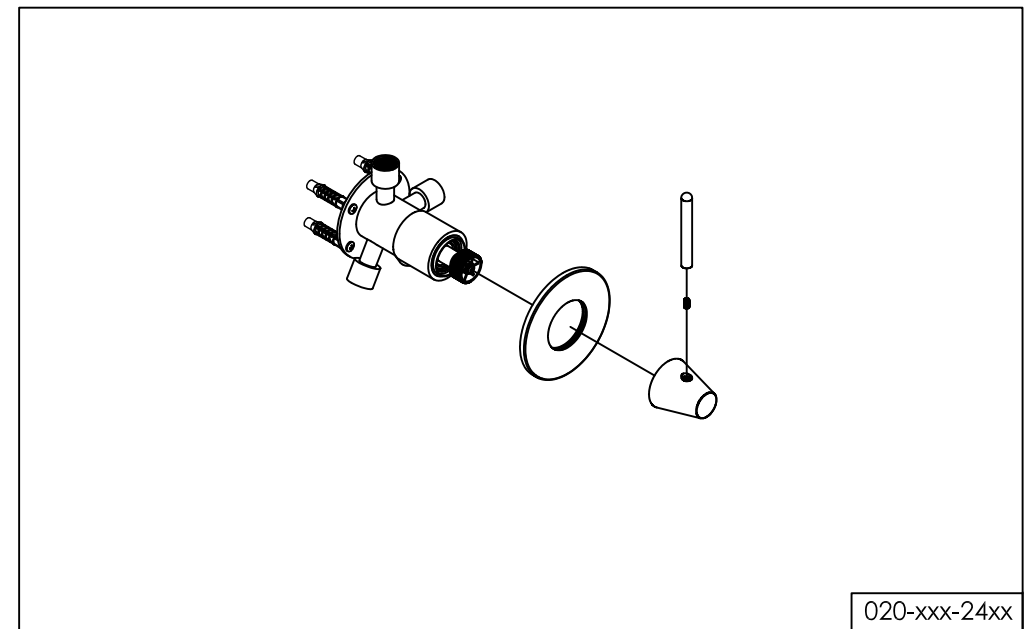

Cone bath combination 02
wall bath combination, stainless steel, with mixer
two way valve, spout and hand shower

Cone bad combinatie 02
bad combinatie, rvs, met wand mengkraan 2 weg,
wand uitloop en wand handdouche

900-6480 / 900-6486

installation

technical diagram

020-xxx-25xx

www.jee-o.com

wall mounted hand shower set stainless steel
with integrated wall elbow

wand handdouche rvs met geïntegreerde houder

900-6910 / 900-6916

installation

technical diagram

explosion diagram

YTxxx-22xx

www.jee-o.com

Cone wall mounted mixer stainless steel with progressive cartridge and concealed body

Cone wand omsteller rvs met inbouwdeel en progressieve cartridge

installation 900-2200 / 900-2206

technical diagram

explosion diagram

020-xxx-24xx

www.jee-o.com