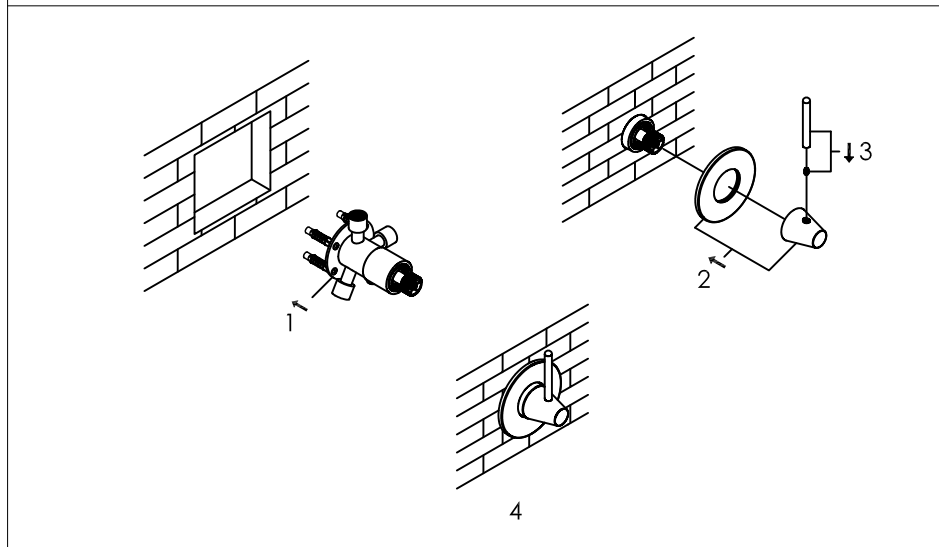

Cone bath combination 02
wall bath combination, stainless steel, with mixer
two way valve, spout and hand shower

Cone bad combinatie 02
bad combinatie, rvs, met wand mengkraan 2 weg,
wand uitloop en wand handdouche

900-6480 / 900-6486

installation

technical diagram

020-xxx-25xx

www.jee-o.com

wall mounted hand shower set stainless steel
with integrated wall elbow

wand handdouche rvs met geïntegreerde houder

900-6910 / 900-6916

installation

technical diagram

explosion diagram

YTxxx-22xx

www.jee-o.com

Cone wall mounted mixer stainless steel with progressive cartridge and concealed body

Cone wand omsteller rvs met inbouwdeel en progressieve cartridge

installation 900-2200 / 900-2206

technical diagram

explosion diagram

020-xxx-24xx

www.jee-o.com