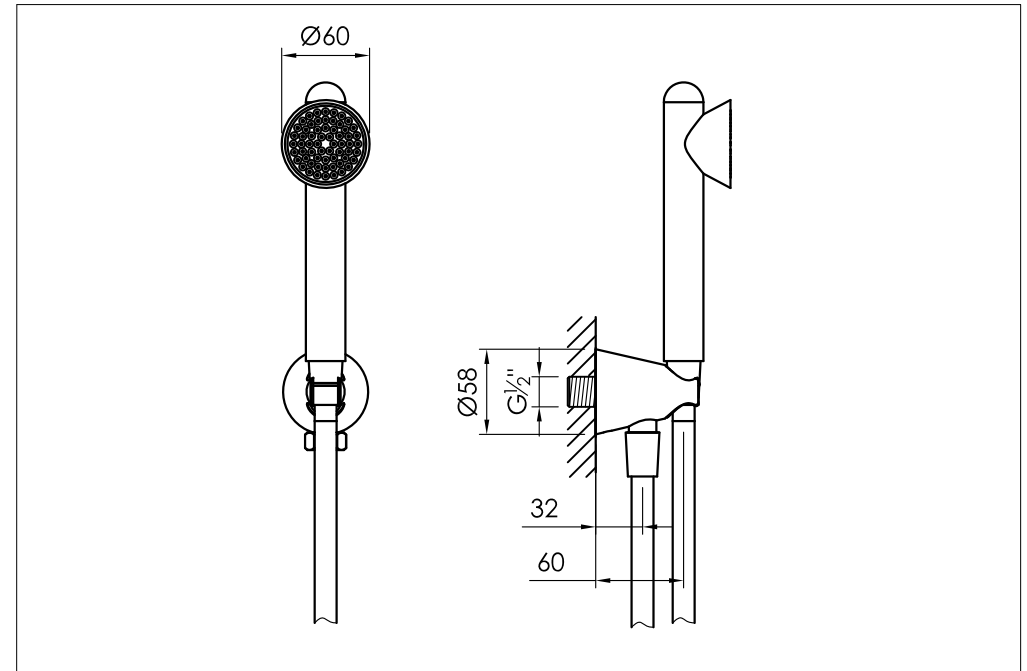

Cone bath combination 02
wall bath combination, stainless steel, with mixer
two way valve, spout and hand shower

Cone bad combinatie 02
bad combinatie, rvs, met wand mengkraan 2 weg,
wand uitloop en wand handdouche

900-6480 / 900-6486

installation

technical diagram

020-xxx-25xx

www.jee-o.com

wall mounted hand shower set stainless steel
with integrated wall elbow

wand handdouche rvs met geïntegreerde houder

900-6910 / 900-6916

installation

technical diagram

explosion diagram

YTxxx-22xx

www.jee-o.com

Cone wall mounted mixer stainless steel with progressive cartridge and concealed body

Cone wand omsteller rvs met inbouwdeel en progressieve cartridge