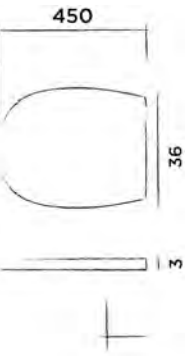

€ 345,-

JEE-O flush plate XS

Dual flush stainless steel, compatible with all WISA XS, Schwab Duplo 380 system and Liv-Fix 3800 system
(Length 16 cm)

Order code:

007-0010

● Brushed

€ 300,-

007-0013