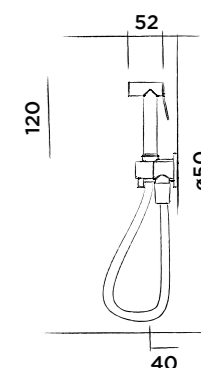

● Dark steel

€ 140,-

€ 190,-

€ 190,-

€ 190,-

€ 190,-

JEE-O base for basin left

Base for basin hole left stainless steel