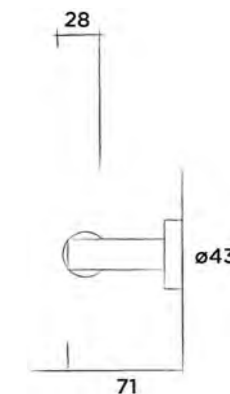

JEE-O toilet combination left 01

Combination with slimline mirror 18, slimline cold water tap, flow basin small, base for basin left, basin plug, basin siphon compact

Order code:

002-2107

● White

€ 1.355,-

Includes: 801-0117, 800-3730, SWMBAS119, 002-1107, 001-0010 and 001-0120

JEE-O slimline toilet roll holder

Wall mounted toilet roll holder stainless steel

Order code:

801-0010

● Brushed

€ 100,-

801-0013

● Structured black

€ 105,-

801-0014

● Bronze

€ 105,-

801-0015

● Matt gold

€ 105,-

801-0019

● Dark steel

€ 105,-

JEE-O toilet combination middle 02

Combination with slimline mirror 18, slimline cold water tap, flow basin small, base for basin middle, basin plug, basin siphon compact

Order code:

002-2207

● White

€ 1.355,-

Includes: 801-0117, 800-3730, SWMBAS119, 002-1207, 001-0010 and 001-0120

JEE-O slimline spare roll holder

Wall mounted spare toilet roll holder stainless steel

Order code:

801-0020

● Brushed

€ 110,-

801-0023

● Structured black

€ 130,-

801-0024

● Bronze

€ 130,-

801-0025

● Matt gold

€ 130,-

801-0029

● Dark steel

€ 130,-

JEE-O slimline toilet brush

Wall mounted toilet brush and holder stainless steel

Order code:

801-0030

● Brushed

€ 190,-

801-0033

● Structured black

€ 220,-

801-0034

● Bronze

€ 220,-

801-0035

● Matt gold

€ 220,-

801-0039

● Dark steel

€ 220,-

JEE-O toilet combination right 03

Combination with slimline mirror 18, slimline cold water tap, flow basin small, base for basin right, basin plug, basin siphon compact

Order code:

002-2307

● White

€ 1.355,-

Includes: 801-0117, 800-3730, SWMBAS119, 002-1307, 001-0010 and 001-0120

JEE-O slimline toilet brush head

Replacement brush head, black

Order code:

001-0113

€ 40,-

(for products without code 041 or lower on inside cover)

001-0203

€ 40,-