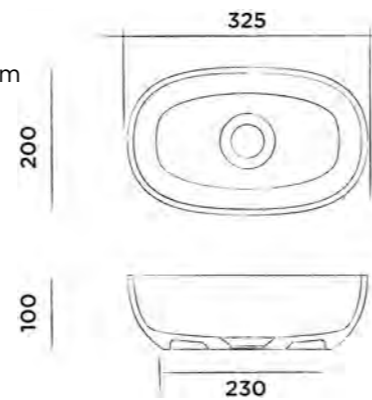

JEE-O amsterdam basin small

Top mounted basin made from DADOquartz for toilet room
(L 32.5 x B 20 x H 10 cm)

Order code:
SWMBAS110

● White DADOquartz

€ 295,-