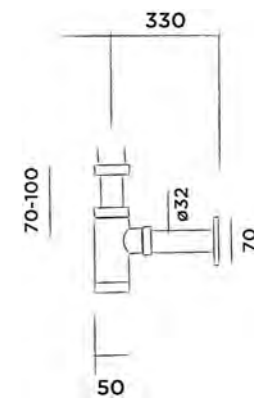

JEE-O flow basin small

Top mounted basin made from DADOquartz for toilet room
(L 24 x B 24 x H 12 cm)

Order code:
SWMBAS119

● White DADOquartz

€ 325,-

JEE-O basin siphon compact

Basin siphon stainless steel

Order code:

- 001-0120 Brushed € 220,-
- 001-0123 Structured black € 305,-
- 001-0124 Bronze € 305,-
- 001-0125 Matt gold € 305,-
- 001-0129 Dark steel € 305,-

JEE-O amsterdam basin small

Top mounted basin made from DADOquartz for toilet room
(L 32.5 x B 20 x H 10 cm)