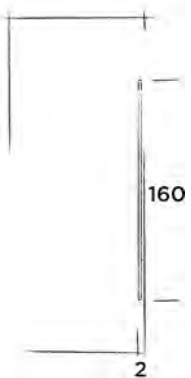

007-0017

● White

€ 315,-

007-0019

● Dark steel

€ 315,-

JEE-O flush plate XT

Dual flush stainless steel, compatible with all WISA XT, Schwab Duplo 387 system and Liv-Fix 6052 system
(Length 21 cm)