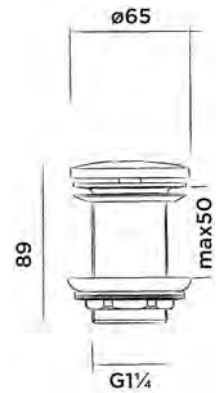

001-0203

€ 40,-

(for products with code 044 or higher on inside of cover)

JEE-O slimline mirror 18

Wall mounted mirror
(W 18 x H 80 cm)

Order code:
801-0117

€ 155,-

801-0127 with adjustable LED backlight

€ 395,-

JEE-O basin plug

Basin plug stainless steel, not lockable

Order code:

- 001-0010 Brushed € 95,-
- 001-0011 Polished € 135,-
- 001-0013 Structured black € 145,-
- 001-0014 Bronze € 145,-
- 001-0015 Matt gold € 145,-
- 001-0017 White € 145,-
- 001-0019 Dark steel € 145,-

JEE-O flow basin small

Top mounted basin made from DADOquartz for toilet room
(L 24 x B 24 x H 12 cm)

Order code:
SWMBAS119

● White DADOquartz

€ 325,-

JEE-O basin siphon compact

Basin siphon stainless steel