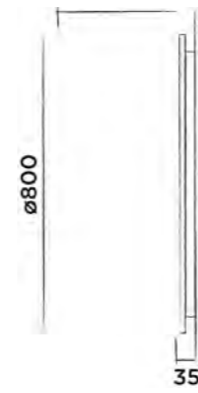

JEE-O slimline mirror 18

Wall mounted mirror
(W 18 x H 80 cm)

Order code:
801-0117

€ 155,-

801-0127 with adjustable LED backlight

€ 395,-