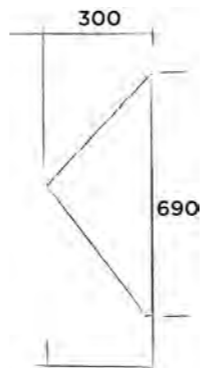

JEE-O urinal

Wall mounted rimless urinal

Order code:

007-7007

● White

007-7003

● Black

€ 990,-

€ 995,-