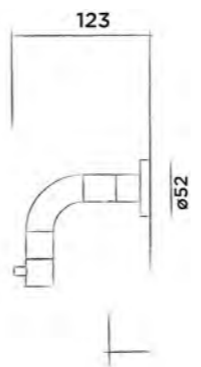

€ 235,-

JEE-O slimline pillar tap

Top mounted cold water tap stainless steel

Order code:

800-1710

● Brushed

800-1713

● Structured black