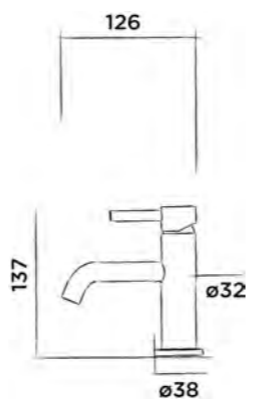

€ 220,-

€ 220,-

€ 220,-

JEE-O base for basin middle

Base for basin hole middle stainless steel

Order code:

002-1207

● White