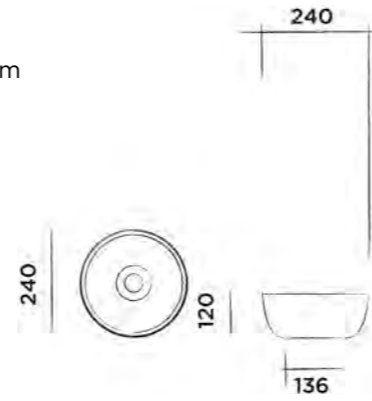

JEE-O flow basin small

Top mounted basin made from DADOquartz for toilet room
(L 24 x B 24 x H 12 cm)

Order code:
SWMBAS119

● White DADOquartz

€ 325,-