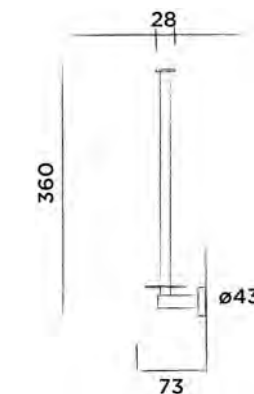

JEE-O slimline spare roll holder

Wall mounted spare toilet roll holder stainless steel

Order code:

801-0020

● Brushed

€ 110,-

801-0023

● Structured black

€ 130,-

801-0024

● Bronze

€ 130,-

801-0025

● Matt gold

€ 130,-

801-0029

● Dark steel

€ 130,-