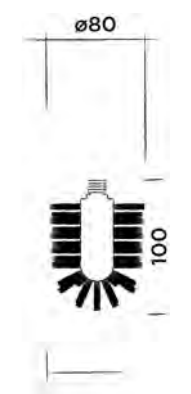

JEE-O slimline toilet brush head

Replacement brush head, black

Order code:

001-0113

€ 40,-

(for products without code 041 or lower on inside cover)

001-0203

€ 40,-

(for products with code 044 or higher on inside of cover)