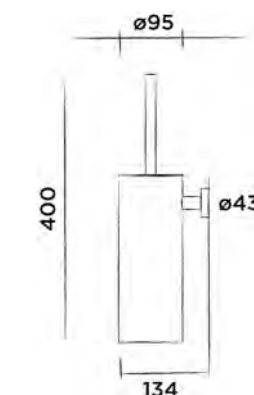

JEE-O toilet combination right 03

Combination with slimline mirror 18, slimline cold water tap, flow basin small, base for basin right, basin plug, basin siphon compact

Order code:

002-2307

● White

€ 1.355,-