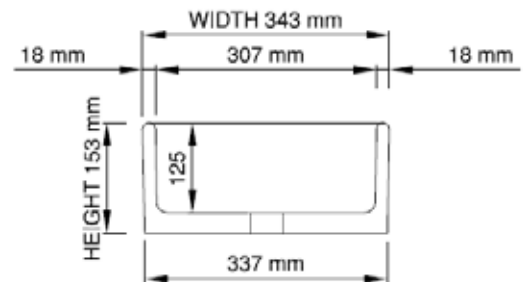

# Jasmine basin

Product code:

DDC1.1

Size (L x W x H):

590 x 343 x 153 mm

Top to waste:

110 mm

Overflow:

No overflow

Material:

DADOquartz

Colour:

White

Finish:

Matte

Base dimensions (L x W):

550 x 215 mm

Rim width:

20 mm

Waste diameter:

45 mm

Weight:

10 kg

Packing dimension (L x W x H):

590 x 590 x 200 mm

Shipping mass:

15 kg

HS code:

68109900

25 year warranty – The general conditions can be found on our website: [www.dadocreationseurope.com/downloads](http://www.dadocreationseurope.com/downloads)