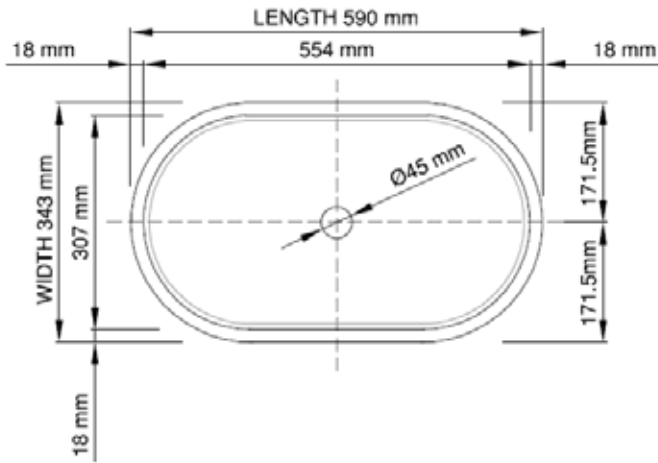

# Jasmine basin

Product code:

DDC1.1

Size (L x W x H):

590 x 343 x 153 mm

Top to waste:

110 mm

Overflow:

No overflow

Material:

DADOquartz

Colour:

White

Finish:

Matte

Base dimensions (L x W):

550 x 215 mm

Rim width:

20 mm

Waste diameter:

45 mm

Weight:

10 kg

Packing dimension (L x W x H):

590 x 590 x 200 mm

Shipping mass:

15 kg

HS code:

68109900

25 year warranty – The general conditions can be found on our website: [www.dadocreationseurope.com/downloads](http://www.dadocreationseurope.com/downloads)