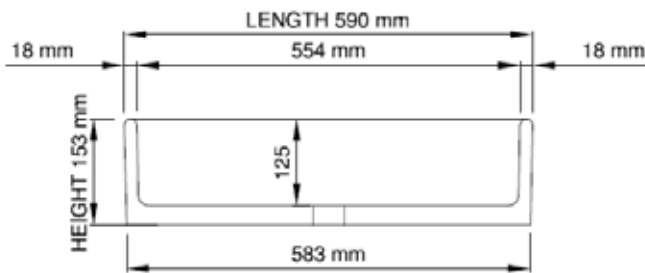

# Jasmine basin

Product code:

DDC1.1

Size (L x W x H):

590 x 343 x 153 mm

Top to waste:

110 mm

Overflow:

No overflow

Material:

DADOquartz

Colour:

White

Finish:

Matte

Base dimensions (L x W):

550 x 215 mm

Rim width:

20 mm

Waste diameter:

45 mm

Weight:

10 kg

Packing dimension (L x W x H):

590 x 590 x 200 mm

Shipping mass:

15 kg

HS code:

68109900

25 year warranty – The general conditions can be found on our website: [www.dadocreationseurope.com/downloads](http://www.dadocreationseurope.com/downloads)